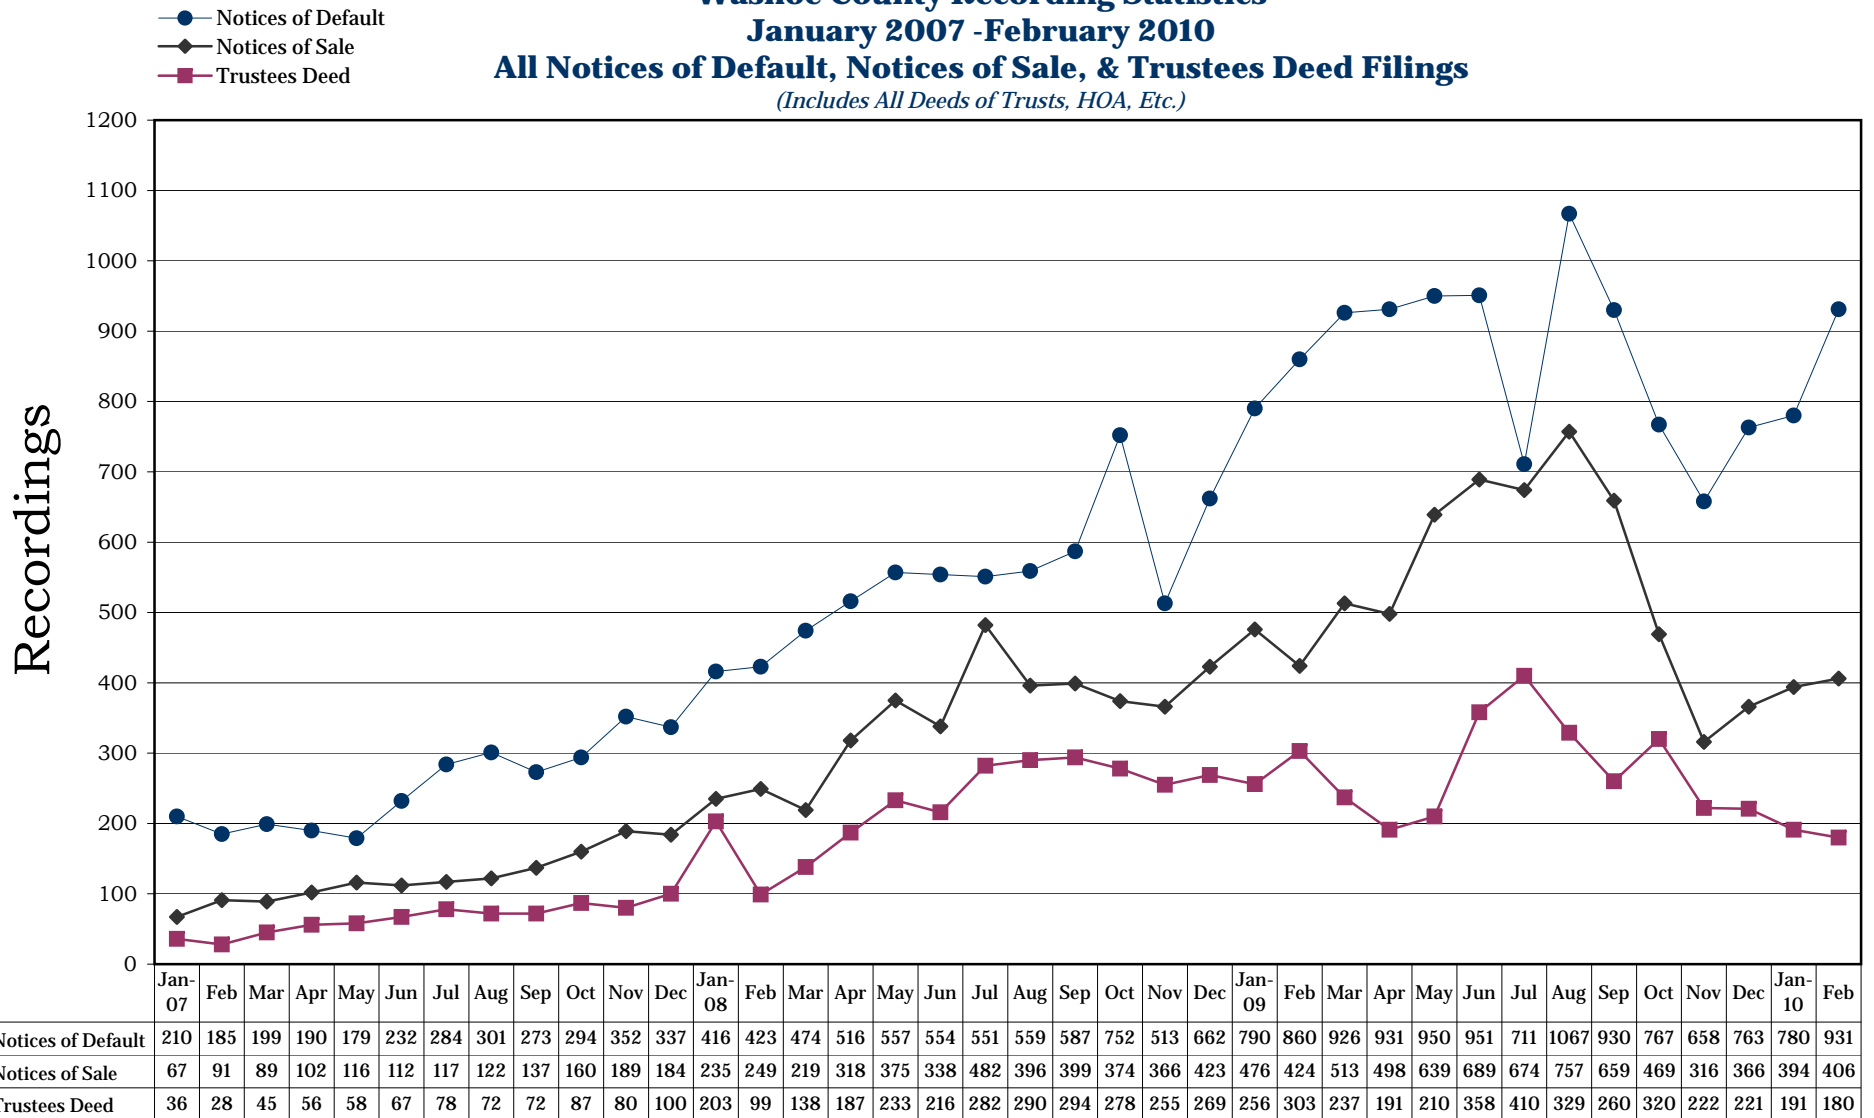

Washoe County Recording Statistics January 2007 - February 2010 All Notices of Default, Notices of Sale, & Trustees Deed Filings *(Includes All Deeds of Trusts, HOA, Etc.)*

*Source: Washoe County Recorder's Office. Ticor does not guarantee the accuracy of this data. This is for informational purposes only and is intended to view the general market trend in Washoe County.